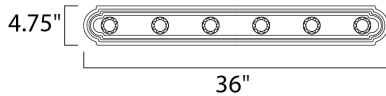

### MEASUREMENTS

DIMENSION : 36" W x 4.75" H x 5" Ext  
 BACK PLATE : 4" W x 32" H x 2.3" HCO  
 HANGING WEIGHT : 2.8 lb